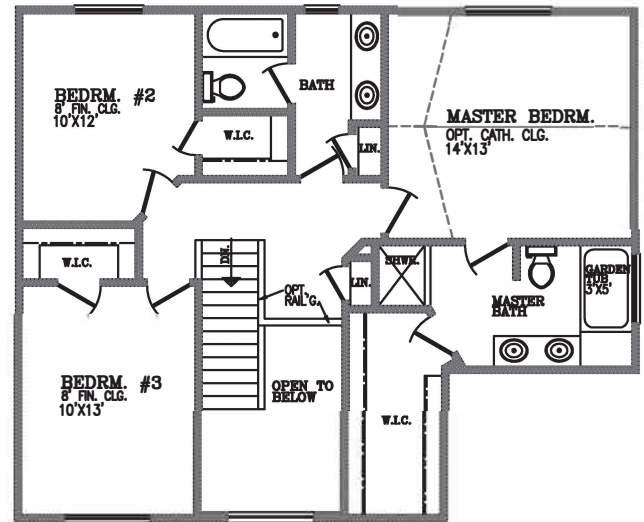

THE COLUMBIA

The 1825 square foot "Award Winning" Columbia is one of our most versatile colonials. This 3 bedroom, 2-1/2 bath home offers a great room with gas fireplace, kitchen and nook, dining room, laundry room, full basement and attached 2 car garage. The two-story foyer can be converted to an optional 4th bedroom making this home 1939 square feet. Design options include the standard dining room that can be converted into a library. Optional bonus room available over garage.

3 BEDROOM SECOND FLOOR PLAN

4 BEDROOM SECOND FLOOR PLAN

Presented By:

Model Home & Sales Office

734.422.2577

www.soavehomesinc.com