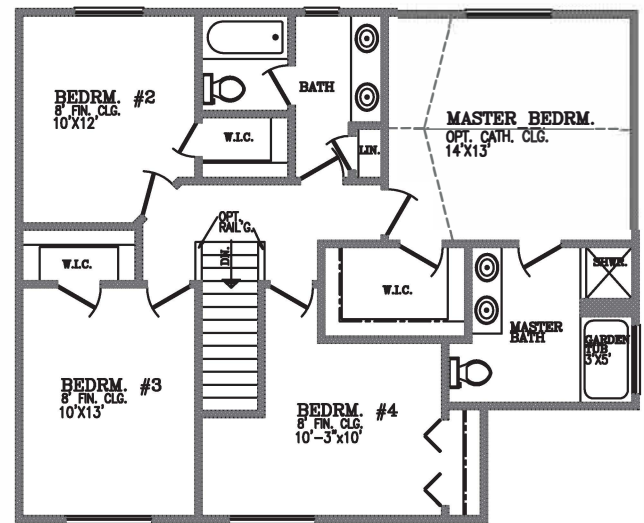

THE COLUMBIA

The 1825 square foot "Award Winning" Columbia is one of our most versatile colonials. This 3 bedroom, 2-1/2 bath home offers a great room with gas fireplace, kitchen and nook, dining room, laundry room, full basement and attached 2 car garage. The two-story foyer can be converted to an optional 4th bedroom making this home 1939 square feet. Design options include the standard dining room that can be converted into a library. Optional bonus room available over garage.

3 BEDROOM SECOND FLOOR PLAN

4 BEDROOM SECOND FLOOR PLAN

Presented By:

Model Home & Sales Office

734.422.2577

www.soavehomesinc.com