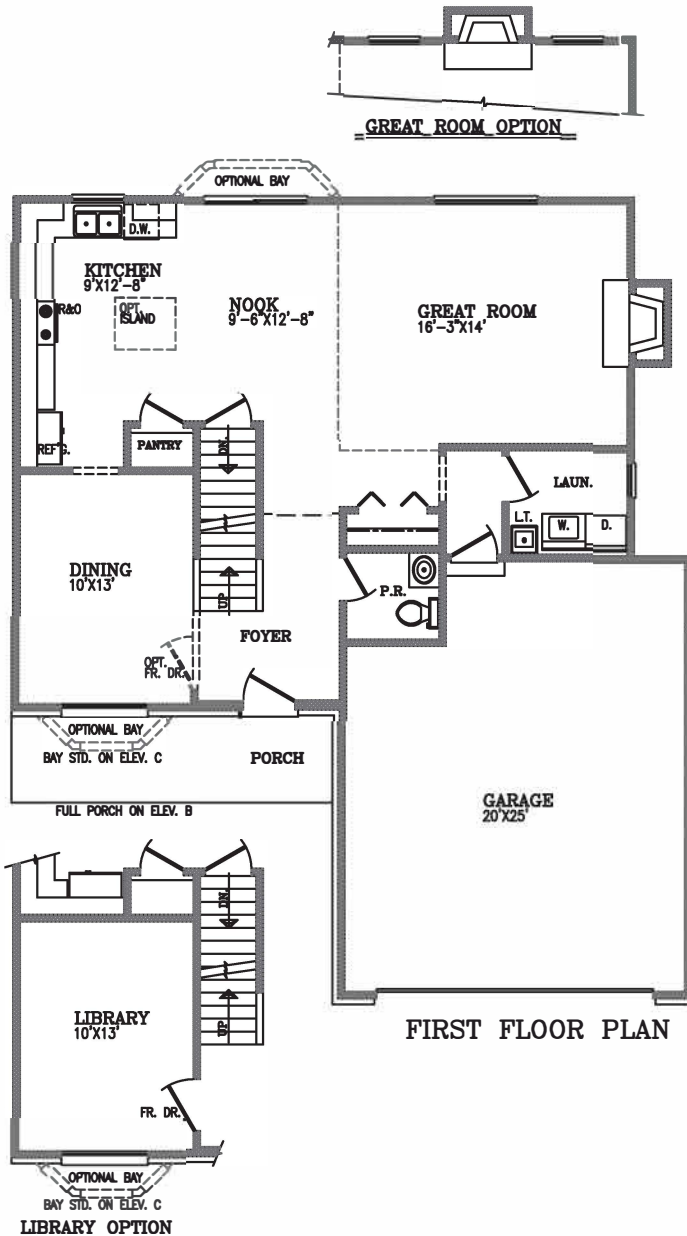

THE COLUMBIA

The 1825 square foot "Award Winning" Columbia is one of our most versatile colonials. This 3 bedroom, 2-1/2 bath home offers a great room with gas fireplace, kitchen and nook, dining room, laundry room, full basement and attached 2 car garage. The two-story foyer can be converted to an optional 4th bedroom making this home 1939 square feet. Design options include the standard dining room that can be converted into a library. Optional bonus room available over garage.

3 BEDROOM SECOND FLOOR PLAN

4 BEDROOM SECOND FLOOR PLAN

Presented By:

Model Home & Sales Office

734.422.2577

www.soavehomesinc.com